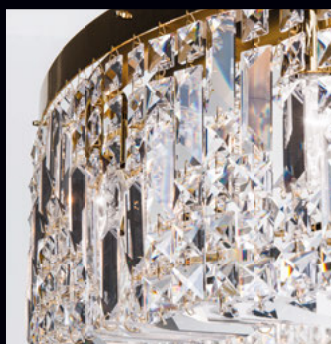

H 21 cm

GesH 30-170 cm

12xE14 max.40 W

Asfour Crystal

Item available in chrom-plated or gold-plated with several crystal colour variations. Examples are shown on page 11.

ORION

1 **LU 2408/8/80**
Gold
Ø 80 cm
H 21 cm
GesH 30-170 cm
8xE14 max.40 W
Asfour Crystal