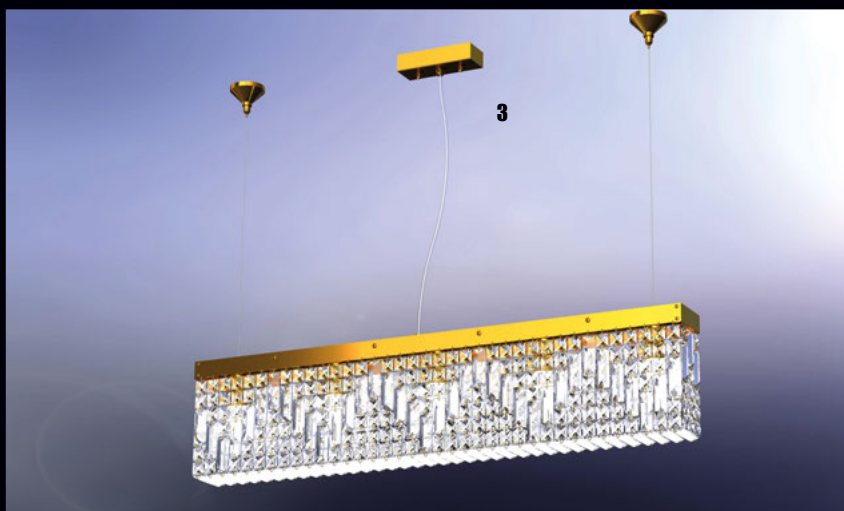

1

**1 HL 6-1609/7/130
Gold**

L 128 cm
B 9 cm
H 21 cm
GesH 30-170 cm
7xE14 max.40 W
Asfour Crystal

**2 HL 6-1609/7/130
Chrom**

L 128 cm
B 9 cm
H 21 cm
GesH 30-170 cm
7xE14 max.40 W
Asfour Crystal

2

**3 HL 6-1609/5/90
Gold**

L 90 cm
B 9 cm
H 21 cm
GesH 30-170 cm
5xE14 max.40 W
Asfour Crystal

**4 HL 6-1609/3/50
Gold**

L 51 cm
B 9 cm
H 21 cm
GesH 30-170 cm
3xE14 max.40 W
Asfour Crystal

**o.Abb. HL 6-1609/5/90
Chrom**

**o.Abb. HL 6-1609/3/50
Chrom**

Items available in chrom-plated or gold-plated
with several crystal colour variations.
Examples are shown on page 11.

orion

3

4