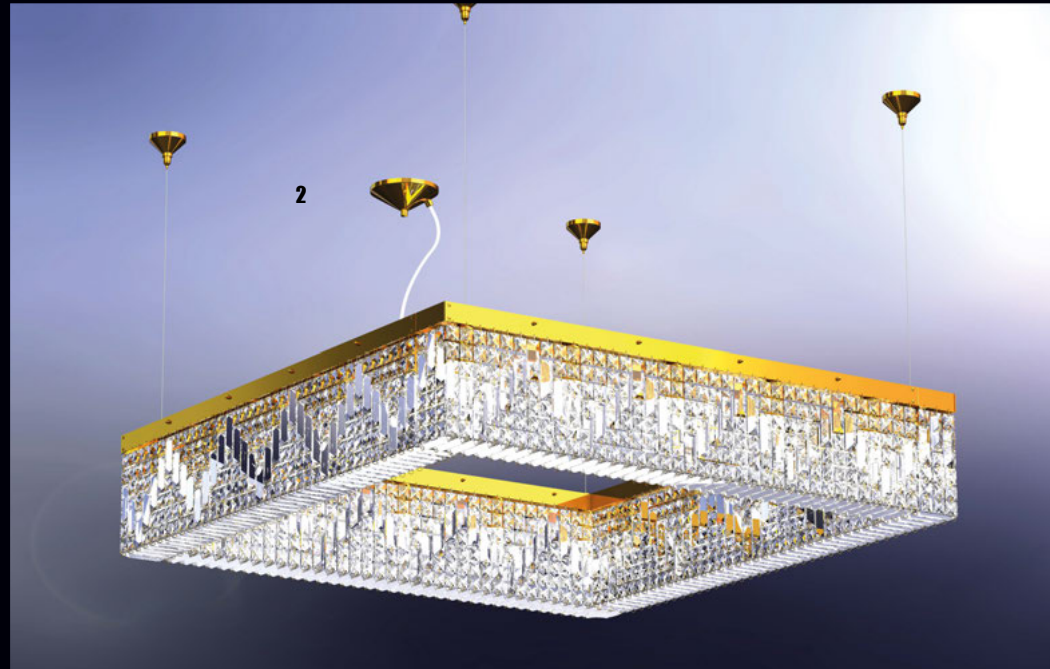

o.Abb. LU 2409/20/130x70

Chrom

Item available in chrom-plated or gold-plated with several crystal colour variations. Examples are shown on page 11.

2 LU 2409/20/100x100
Gold
L 100 cm
B 100 cm
H 21 cm
GesH 30-170 cm
20xE14 max.40 W
Asfour Crystal

o.Abb. LU 2409/20/100x100
Chrom

Item available in chrom-plated or gold-plated with several crystal color variations. Examples are shown on page 11.