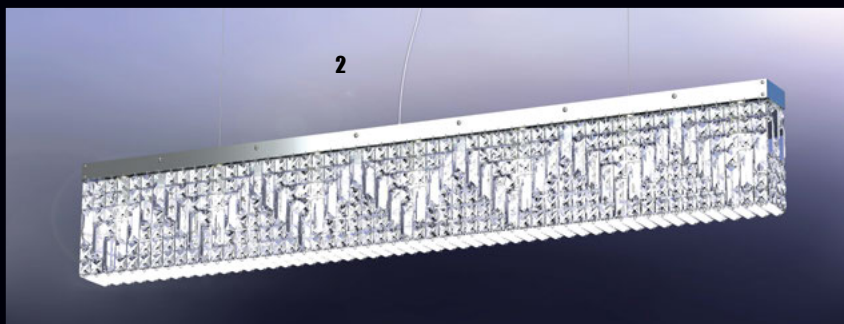

2

**3 HL 6-1609/5/90
Gold**

L 90 cm
B 9 cm
H 21 cm
GesH 30-170 cm
5xE14 max.40 W
Asfour Crystal

**4 HL 6-1609/3/50
Gold**

L 51 cm
B 9 cm
H 21 cm
GesH 30-170 cm
3xE14 max.40 W
Asfour Crystal

**o.Abb. HL 6-1609/5/90
Chrom**

**o.Abb. HL 6-1609/3/50
Chrom**

Items available in chrom-plated or gold-plated
with several crystal colour variations.
Examples are shown on page 11.

orion