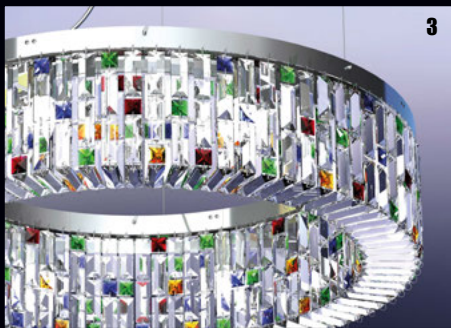

Examples in chrom-plated or gold-plated with several crystal colour variations.

1 - 2 Standard

3 Crystal G coloured

4 Crystal G blue

5 Crystal H black

6 Crystal H topaz

7 Crystal I black

8 Crystal J black/red

9 Crystal K green

orion