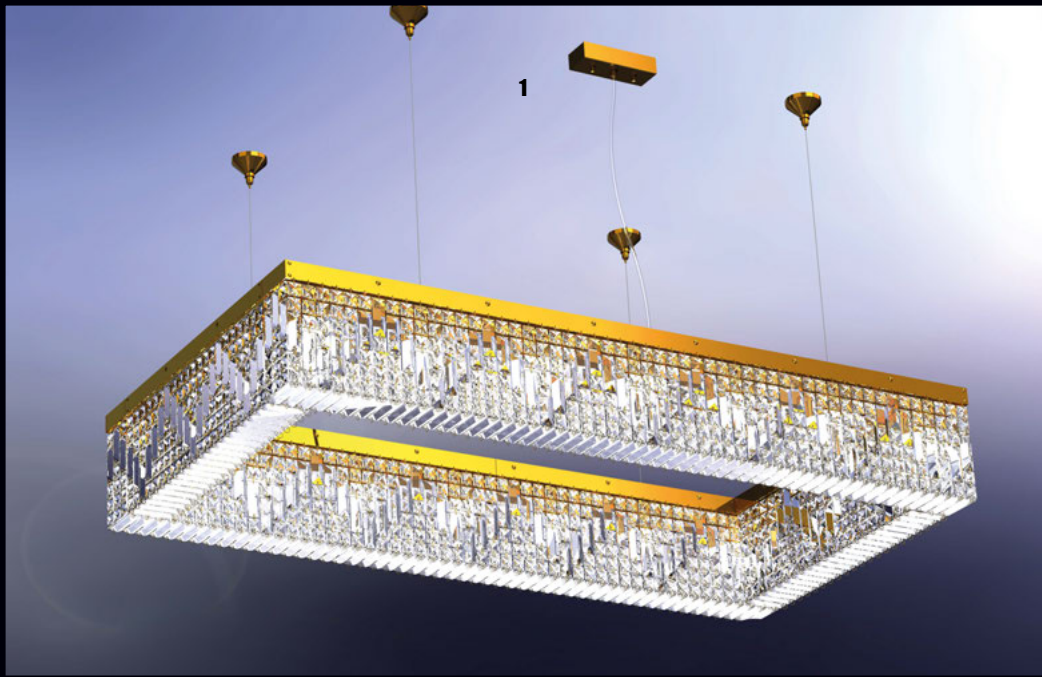

1 LU 2409/20/130x70

Gold

L 128 cm
B 68 cm
H 21 cm
GesH 30-170 cm
20xE14 max.40 W
Asfour Crystal

o.Abb. LU 2409/20/130x70

Chrom

Item available in chrom-plated or gold-plated with several crystal colour variations. Examples are shown on page 11.

2 LU 2409/20/100x100
Gold
L 100 cm
B 100 cm
H 21 cm
GesH 30-170 cm
20xE14 max.40 W
Asfour Crystal

o.Abb. LU 2409/20/100x100
Chrom

Item available in chrom-plated or gold-plated with several crystal color variations. Examples are shown on page 11.