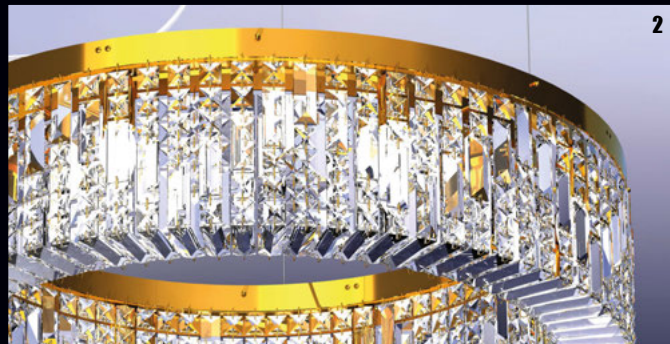

Examples in chrom-plated or gold-plated with several crystal colour variations.

1 - 2 Standard

3 Crystal G coloured

4 Crystal G blue

5 Crystal H black

6 Crystal H topaz

7 Crystal I black

8 Crystal J black/red

9 Crystal K green

orion