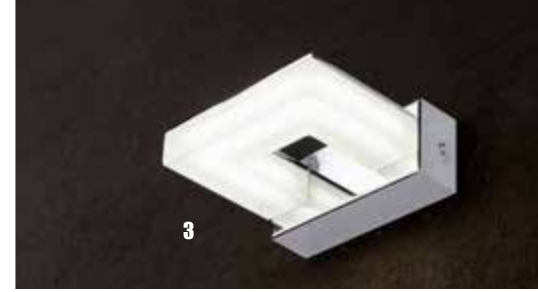

1 Soff 3-471

EE3 Chrom
B 32 cm
H 5,2 cm
T 10 cm
LED 5 W SMD (60pcs)
425 lm/3000 K, IP44

2 Soff 3-472

EE3 Chrom
B 46 cm
H 6 cm
T 9,5 cm
LED 10 W SMD (108pcs)
900 lm/3000 K, IP44

3 WA 2-1284

EE3 Chrom
B 11 cm
H 4,5 cm
T 11,2 cm
LED 5 W SMD (48pcs)
480 lm/3000 K

4 WA 2-1282

EE3 Chrom
B 5 cm
H 32 cm
T 6 cm
LED 5 W SMD (60pcs)
425 lm/3000 K, IP44

5 STU 12-1145

EE3 Chrom
H 156 cm
23,5x19,5 cm
LED 18 W SMD (180pcs)
1600 lm/3000 K
mit Dimmer / incl. Dimmer