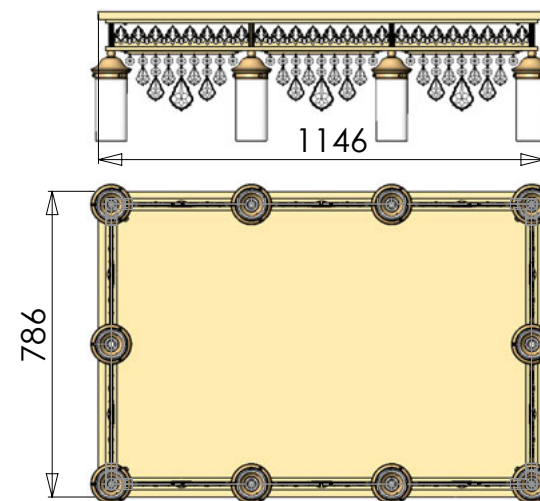

DLU 1704/10 gold

24 Karat gold plated

Item on picture shown with
crystal „PENDEL BLAU“