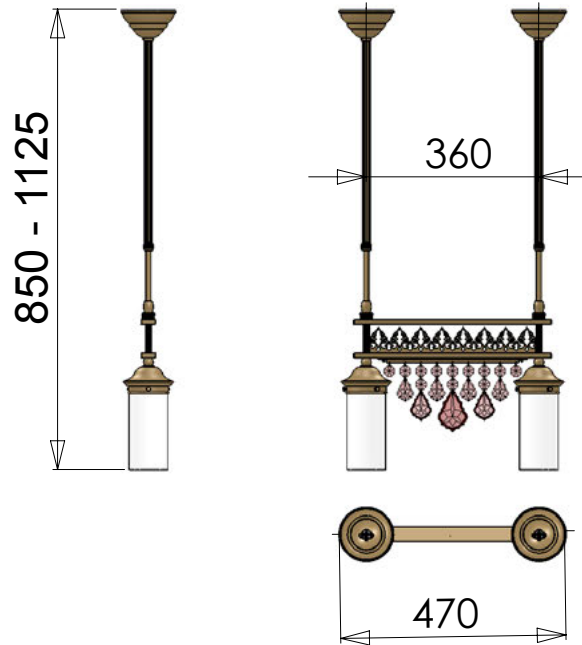

Item on picture shown with crystal „PENDEL KLAR“

DLU 1704/12+8 gold

24 Karat gold plated

Item on picture shown with crystal „PENDEL BLAU“

WA 2-1243/1 gold

24 Karat gold plated

Item on picture shown with crystal „PENDEL KLAR“

WA 2-1243/2 gold

24 Karat gold plated

Item on picture shown with crystal „PENDEL BLAU“

HL 6-1552/2 gold

24 Karat gold plated

Item on picture shown with crystal „PENDEL ROT“

HL 6-1552/3 gold

24 Karat gold plated