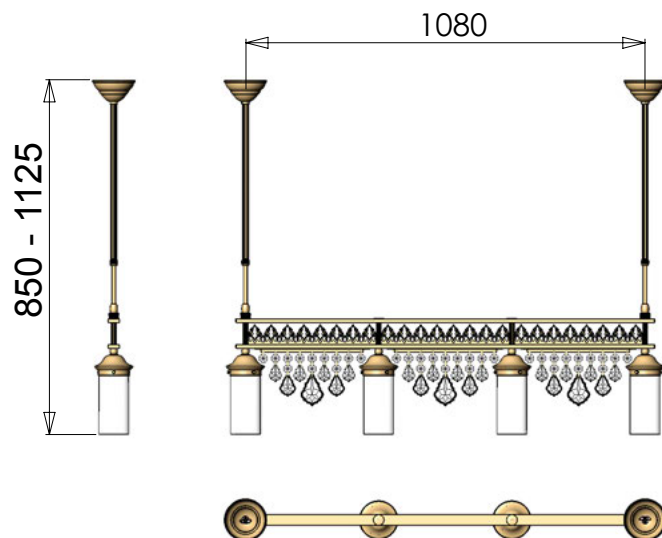

HL 6-1552/4 gold

24 Karat gold plated

Item on picture shown with
crystal „PENDEL GRÜN“