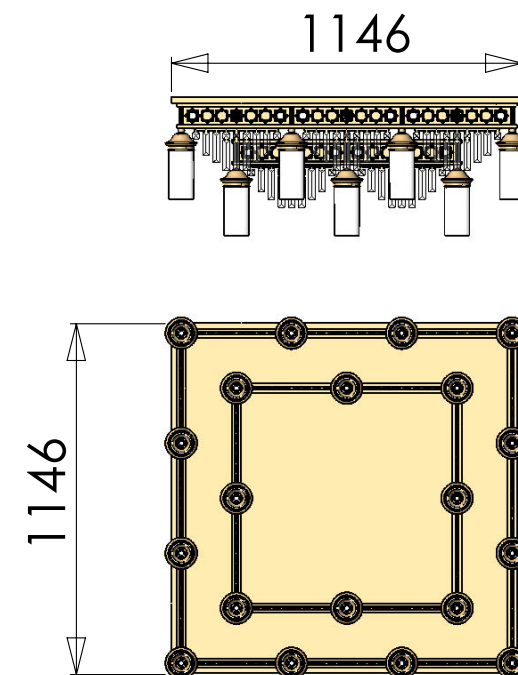

DLU 1705/12+8 gold

24 Karat gold plated

Item on picture shown with
Crystal „PRISMA KLAR“