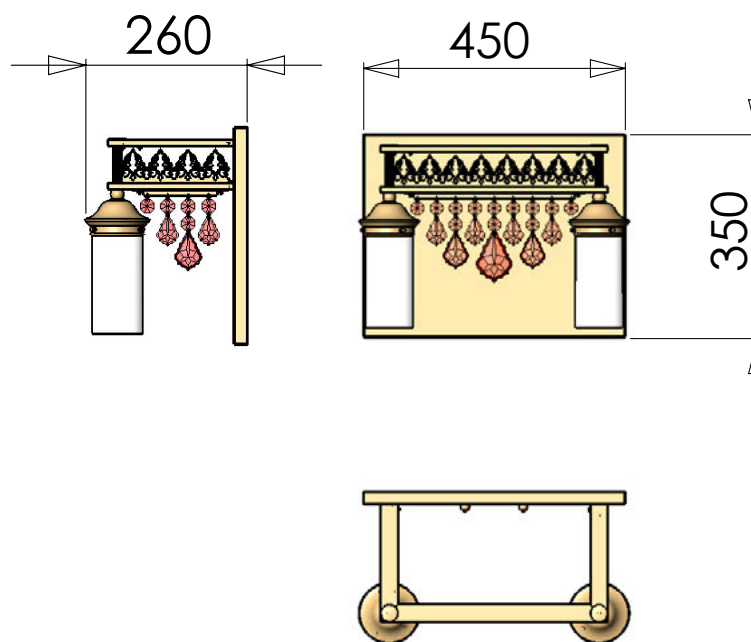

WA 2-1244/2 gold

24 Karat gold plated

Item on picture shown with
Crystal „PRISMA BLAU“