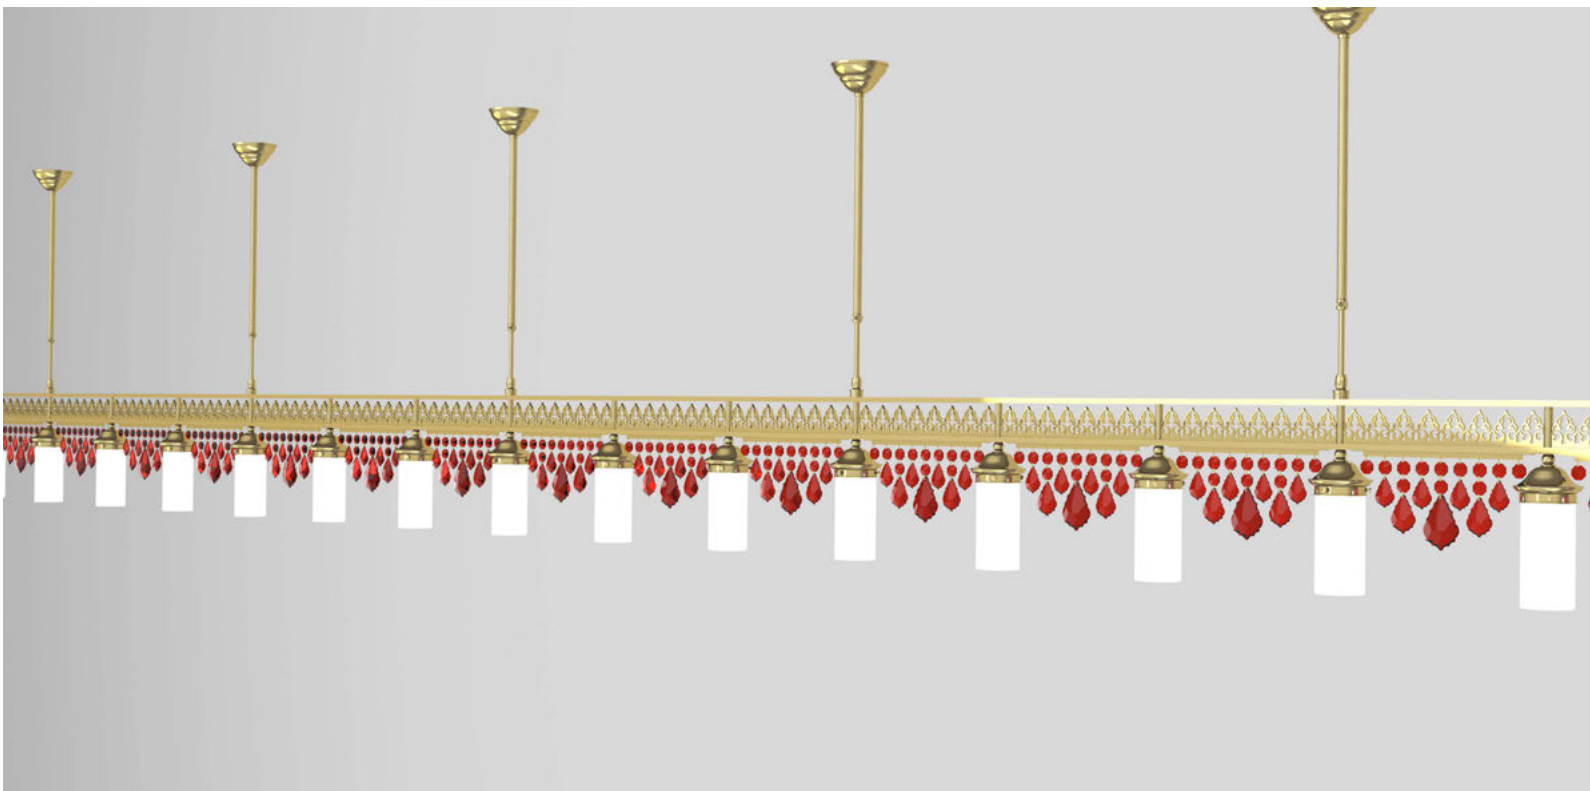

Crystal 1705 -
„PRISMA BLAU“

Crystal colour:
blue and clear

Special construction

Example for special production
based on HL 6-1552 gold

For enquiries please indicate
desired shape and size!
(all angles possible)

EXAMPLES FOR SPECIAL CONSTRUCTIONS

Special construction

Example for special production
based on HL 6-1552 gold

For enquiries please indicate
total desired length!

Special construction

Example for special production
based on HL 6-1553 gold

For enquiries please indicate
total desired length!

PLEASE SELECT DESIRED CRYSTAL COLOUR - SHOWN ON PAGES 18, 19, 20

Example for special construction - „STAR SYSTEM“

For enquiries please indicate total desired approximate size!