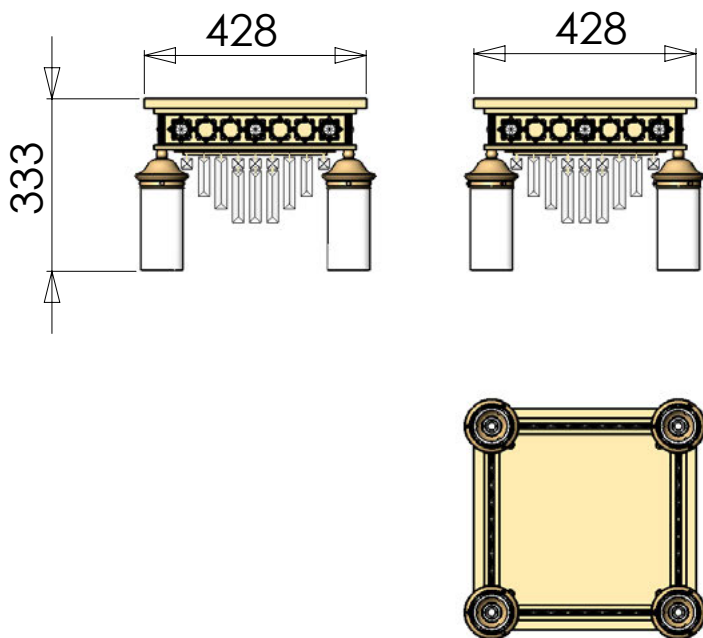

24 Karat gold plated

Item on picture shown with
Crystal „PRISMA GRÜN“

DLU 1705/4 gold

24 Karat gold plated

Item on picture shown with
Crystal „PRISMA BLAU“

DLU 1705/6 gold

24 Karat gold plated

Item on picture shown with
Crystal „PRISMA BLAU“