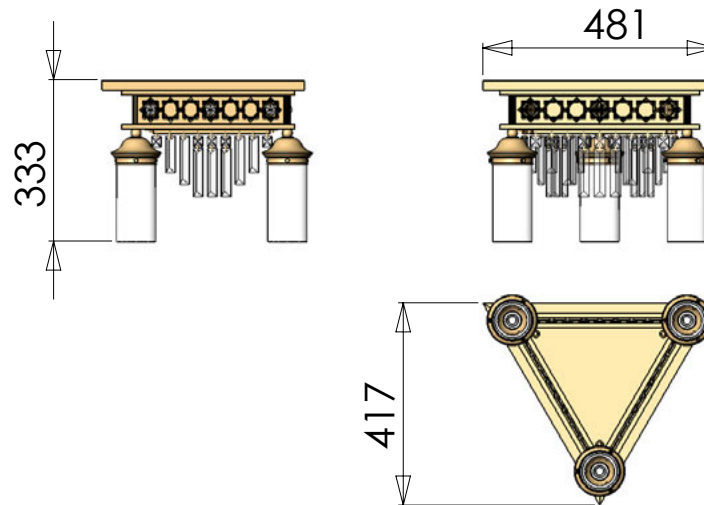

DLU 1705/3 gold

24 Karat gold plated

Item on picture shown with
Crystal „PRISMA GRÜN“