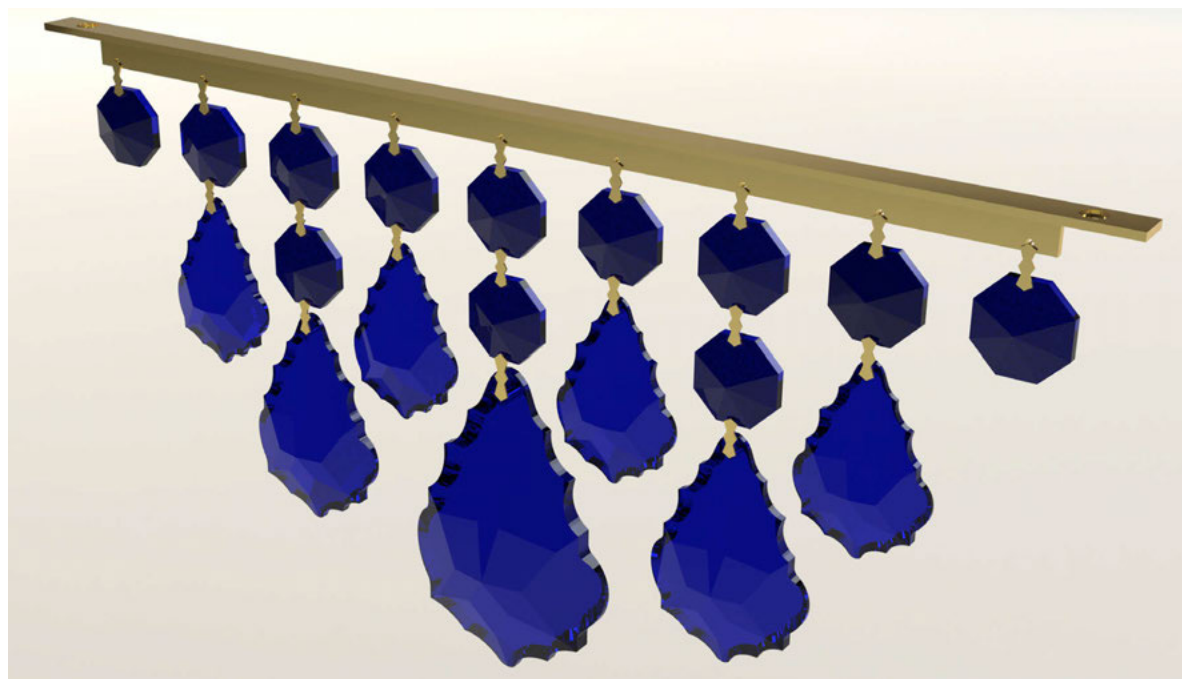

Crystal 1704 -
„PENDEL BLAU“

Crystal colour: blue