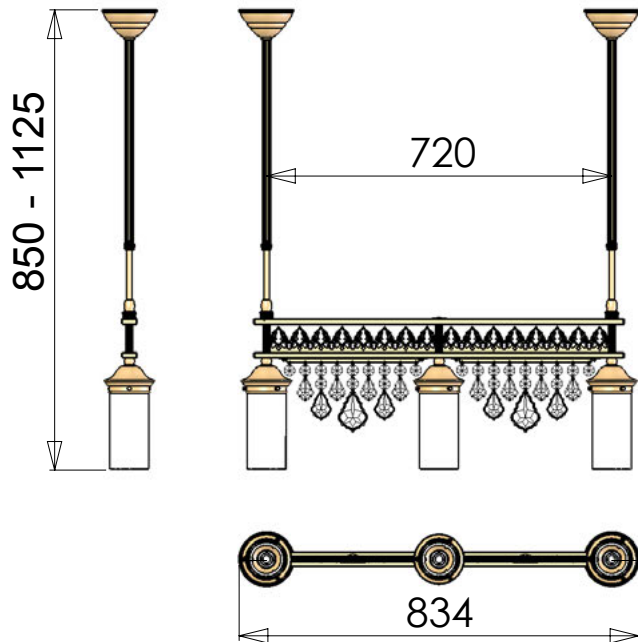

WA 2-1243/2 gold

24 Karat gold plated

Item on picture shown with crystal „PENDEL BLAU“

HL 6-1552/2 gold

24 Karat gold plated

Item on picture shown with crystal „PENDEL ROT“

HL 6-1552/3 gold

24 Karat gold plated