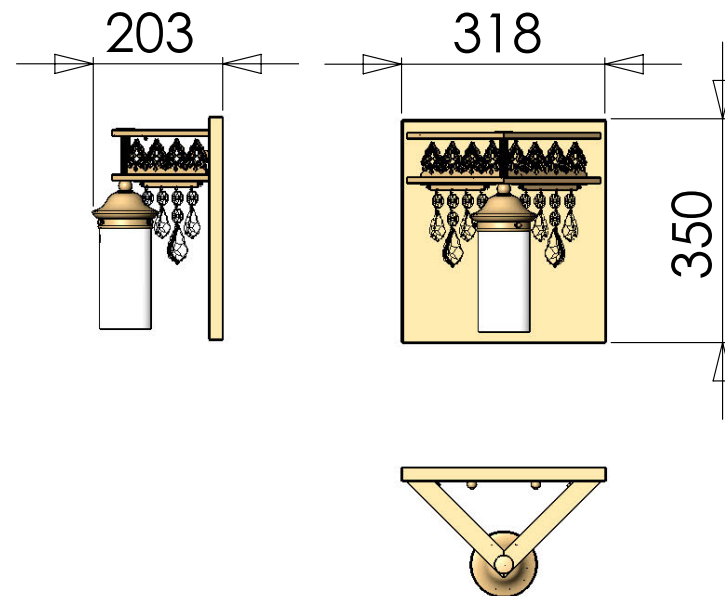

Item on picture shown with crystal „PENDEL KLAR“

DLU 1704/12+8 gold

24 Karat gold plated

Item on picture shown with crystal „PENDEL BLAU“

WA 2-1243/1 gold

24 Karat gold plated

Item on picture shown with crystal „PENDEL KLAR“