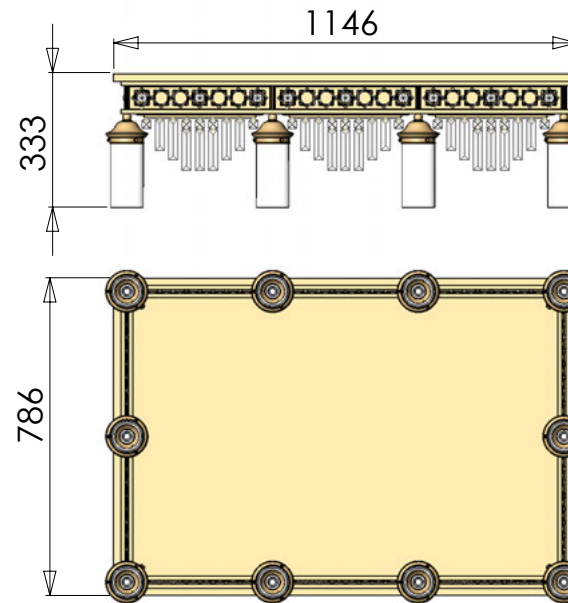

DLU 1705/10 gold

24 Karat gold plated

Item on picture shown with
Crystal „PRISMA GRÜN“