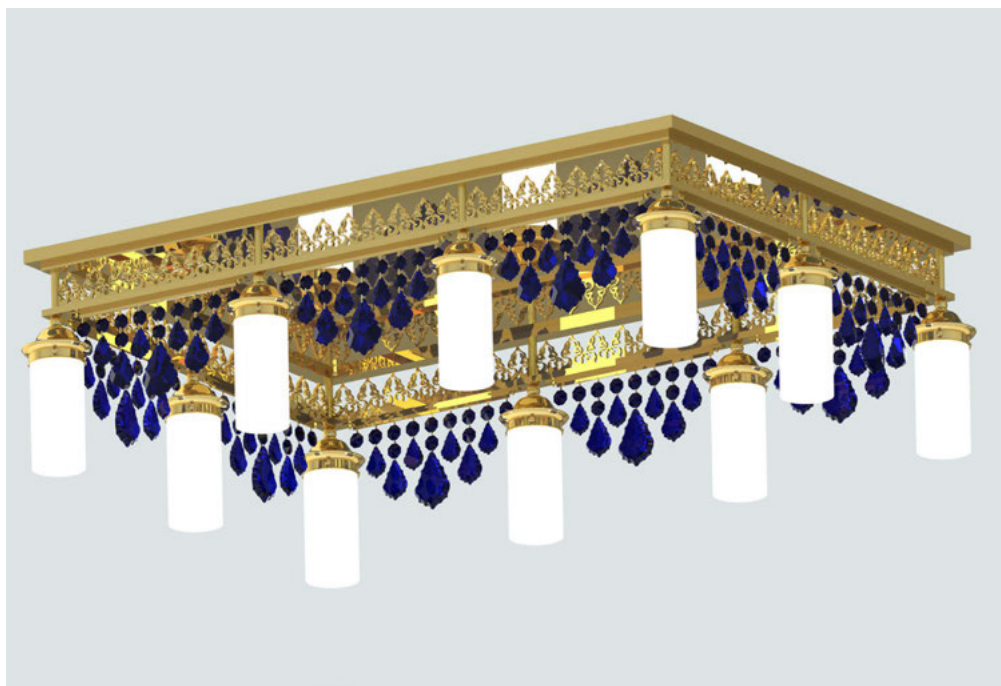

DLU 1704/10 gold

24 Karat gold plated

Item on picture shown with
crystal „PENDEL BLAU“