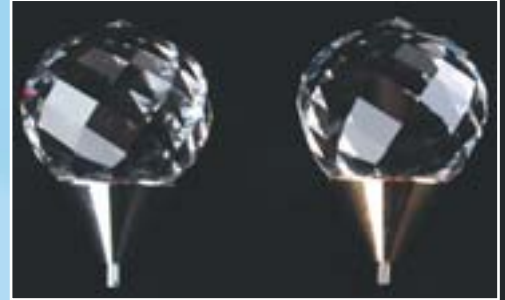

## - Halfcut Crystal (Italy)

### **Kugel 2902/40mm**

used f.e. as "Centerball"

Ceiling Chandeliers DLU 2219MS/B

also available in size 30mm:

**Kugel 2902/30mm**

product description to order is marked in the color blue

**- Swarovski-Spectra**

**Kugel 8290/40mm und Drehteil 2329 chrom**  
**Kugel 8290/40mm und Drehteil 2329 gold**

for series:

Chandelier 2329, 2330 = Galaxy

Chandelier 2366 = Eremitage as "Centerball"

**Kugel 8290/40mm und Drehteil 2366 gold**  
**Kugel 8290/40mm und Drehteil 2366 chrom**

for series:

Chandelier 2366 (all sizes) = Eremitage

**Kugel 8290/30mm und Drehteil 2366 chrom**  
**Kugel 8290/30mm und Drehteil 2366 gold**

for series:

Chandelier 2366 (all sizes) = Eremitage

**- Swarovski-Strass**